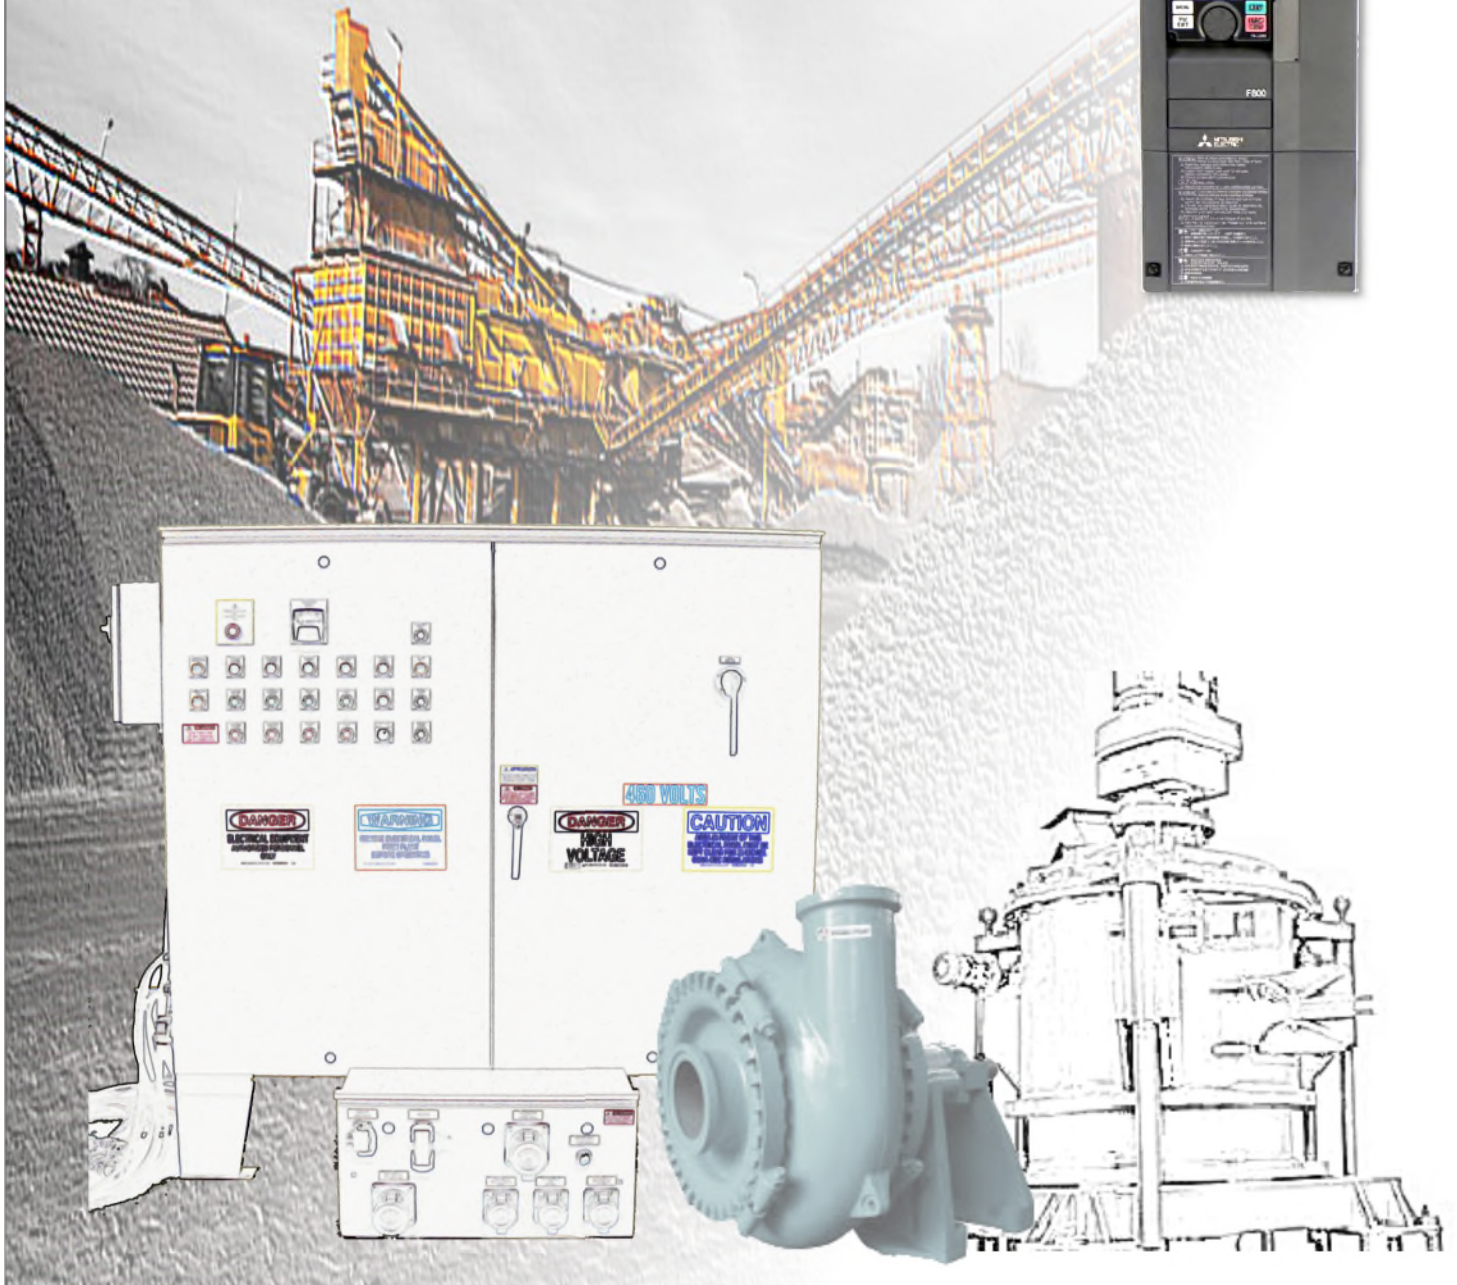

ELECTRO POWER

Motor Control Panels

For the

Aggregate Industry

VFDs

Soft -Starts

Motor Starters

Wireless Control

MCCs

Complete Systems

ELECTRO POWER

Specializing in Solid State Motor Control

The BEST 24/7 Tech Support in the Industry

From the Electrician to Maintenance to the Operator, we take it very seriously that you never have to wait for answers.

Call Us Today for a Quotation. 414-476-6446

What we do is build panels for crushers, shakers, conveyors, slurry pumps and all other associated equipment as well as complete systems to run everything. What we don't do is build you a panel or sell you a product and that's the that, we're there to support you as long as you own it, 24/7 at no charge.